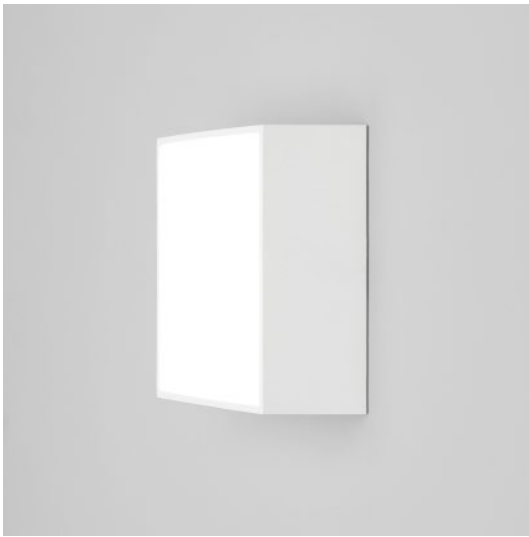

# KEA 140 SQUARE 8023

SKU 1391005

astro

### GENERAL

<b>FINISH:</b>	Textured White	<b>CABLE LENGTH:</b>	Not Applicable
<b>MAIN MATERIAL:</b>	Metal - Aluminium	<b>GROSS WEIGHT:</b>	1.12 (Kg)
<b>DIMENSIONS:</b>	H: 141mm W: 141mm D: 56mm	<b>CLASS:</b>	CE (Class I)
<b>INSTALLATION ORIENTATION:</b>	Ceiling Mount / Wall Mount	<b>IP RATING:</b>	IP65
<b>CUT OUT HOLE:</b>	Not Applicable	<b>BATHROOM ZONE:</b>	Zone 1, 2, 3
<b>RECESS DEPTH:</b>	Not Applicable	<b>VOLTAGE:</b>	Mains 230 (V)
<b>FIRE RATING:</b>	Not Applicable	<b>PRODUCT F MARK:</b>	Not Applicable

### LAMP

<b>LIGHT SOURCE:</b>	LED	<b>MACADAM ELLIPSE:</b>	To Be Advised
<b>MAXIMUM WATTAGE:</b>	5.3W	<b>UGR:</b>	Not Applicable
<b>MAXIMUM LAMP LENGTH:</b>	Not Applicable	<b>BEAM ANGLE:</b>	Not Applicable
<b>LAMP INCLUDED?</b>	Yes (Integral)	<b>TILT ADJUSTMENT ANGLE:</b>	Not Applicable
<b>LUMINOUS FLUX:</b>	347.6 (lm)	<b>ROTATION ADJUSTMENT ANGLE:</b>	Not Applicable
<b>COLOUR TEMP:</b>	3000K	<b>AVERAGE LIFESPAN:</b>	50,000 (hrs)
<b>CRI:</b>	>80	<b>L70:</b>	To Be Advised
<b>R9:</b>	21.0		