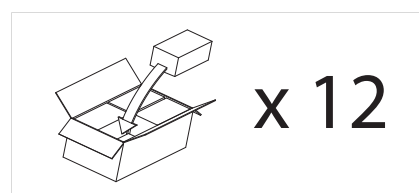

1 x 11w 2G7		excl.
----------------	--	-------

Zones	2	3
-------	----------	----------

NOTE:
If used with a motion detector, ensure a minimum of 20 minutes ON time.

Astro Lighting Ltd.
G2 River Way, Harlow
CM20 2DP, Great Britain