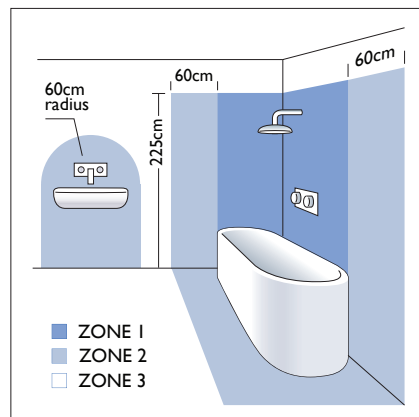

1 x 11w 2G7		excl.
----------------	--	-------

Zones	2	3
-------	----------	----------

NOTE:
If used with a motion detector, ensure a minimum of 20 minutes ON time.

Astro Lighting Ltd.
G2 River Way, Harlow
CM20 2DP, Great Britain