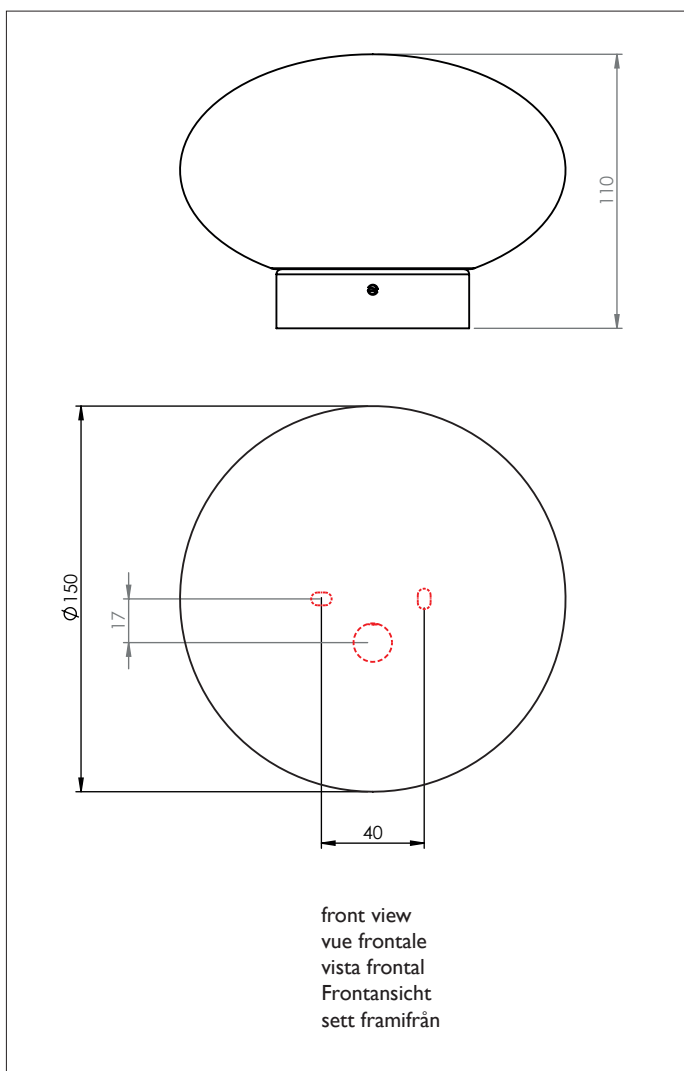

# 7247 Zeppo Wall

■ astro

l x 33w G9		incl.
---------------	--	-------

Zone	<b>2</b>	<b>3</b>
------	----------	----------

Astro Lighting Ltd.  
G2 River Way, Harlow  
CM20 2DP, Great Britain

T: +44 (0) 1279 427001  
F: +44 (0) 1279 427002  
sales@astrolighting.co.uk  
www.astrolighting.co.uk