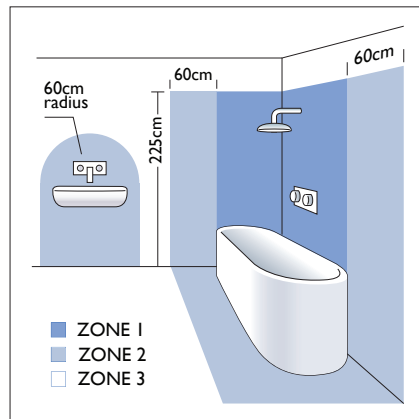

# 7247 Zeppo Wall

■ astro

l x 33w G9		incl.
---------------	--	-------

Zone	<b>2</b>	<b>3</b>
------	----------	----------

Astro Lighting Ltd.  
G2 River Way, Harlow  
CM20 2DP, Great Britain

T: +44 (0) 1279 427001  
F: +44 (0) 1279 427002  
sales@astrolighting.co.uk  
www.astrolighting.co.uk