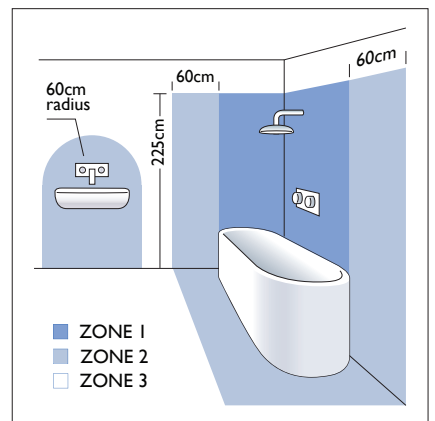

1x8w T5 incl.

55 lm/W

Zones **2** **3**

**NOTE:**  
If used with a motion detector, ensure a minimum of 20 minutes ON time.

Astro Lighting Ltd.  
G2 River Way, Harlow  
CM20 2DP, Great Britain

T: +44 (0) 1279 427001  
F: +44 (0) 1279 427002  
sales@astrolighting.co.uk  
www.astrolighting.co.uk