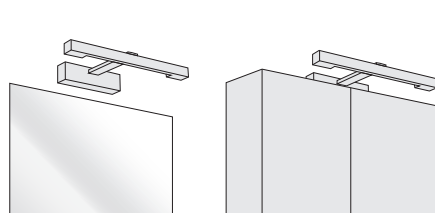

1x8w T5 incl.

55 lm/W

Zones **2** **3**

**NOTE:**  
If used with a motion detector, ensure a minimum of 20 minutes ON time.

Astro Lighting Ltd.  
G2 River Way, Harlow  
CM20 2DP, Great Britain

T: +44 (0) 1279 427001  
F: +44 (0) 1279 427002  
sales@astrolighting.co.uk  
www.astrolighting.co.uk