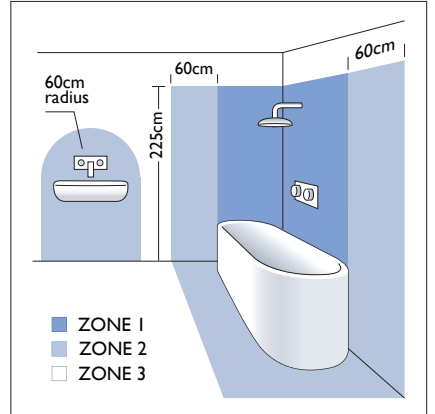

6142 Ascoli Single

 astro

1 x 50w GU10	 	excl.
-----------------	---	-------

Zone	3
------	----------

Astro Lighting Ltd.
G2 River Way, Harlow
CM20 2DP, Great Britain

T: +44 (0) 1279 427001
F: +44 (0) 1279 427002
sales@astrolighting.co.uk
www.astrolighting.co.uk