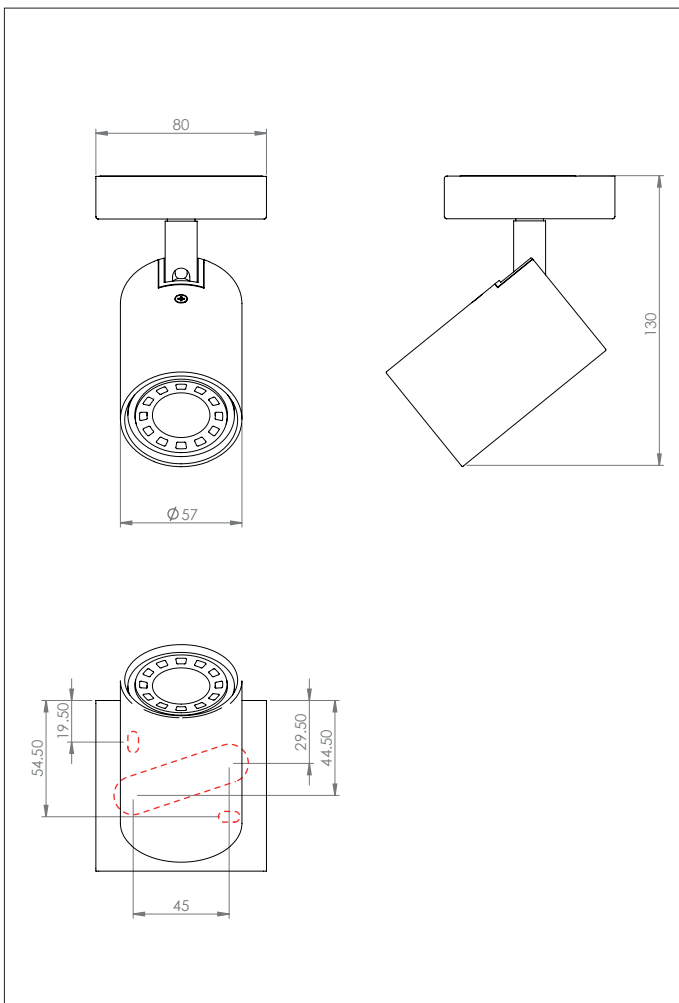

6142 Ascoli Single

 astro

1 x 50w GU10	 	excl.
-----------------	---	-------

Zone	3
------	----------

Astro Lighting Ltd.
G2 River Way, Harlow
CM20 2DP, Great Britain

T: +44 (0) 1279 427001
F: +44 (0) 1279 427002
sales@astrolighting.co.uk
www.astrolighting.co.uk