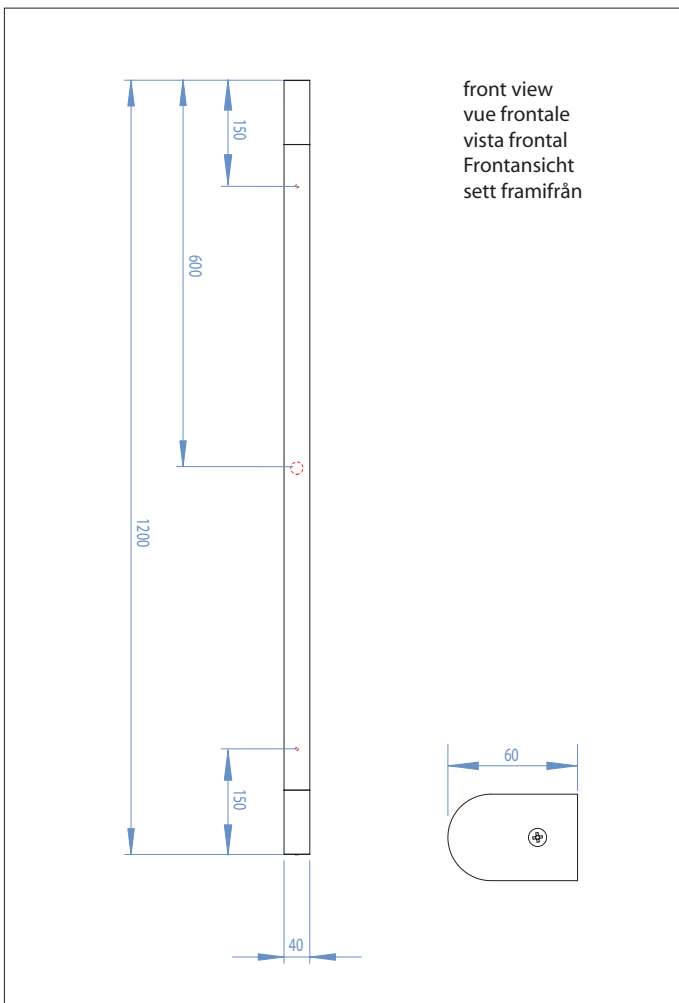

# 0627 Palermo 1200

1 x 28w T5		excl.
---------------	--	-------

Zones	<b>2</b>	<b>3</b>
-------	----------	----------

**NOTE:**  
Not suitable for frequent switching.  
If used with a motion detector, ensure a minimum of 20 minutes ON time.