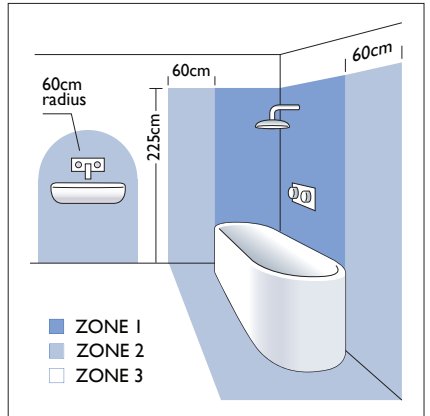

# 0627 Palermo 1200

1 x 28w T5		excl.
---------------	--	-------

Zones	<b>2</b>	<b>3</b>
-------	----------	----------

**NOTE:**  
Not suitable for frequent switching.  
If used with a motion detector, ensure a minimum of 20 minutes ON time.