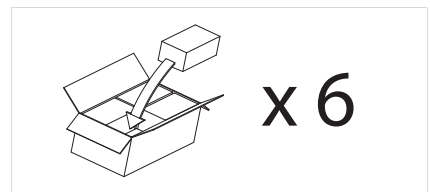

# 0627 Palermo 1200

1 x 28w T5		excl.
---------------	--	-------

Zones	<b>2</b>	<b>3</b>
-------	----------	----------

**NOTE:**  
Not suitable for frequent switching.  
If used with a motion detector, ensure a minimum of 20 minutes ON time.