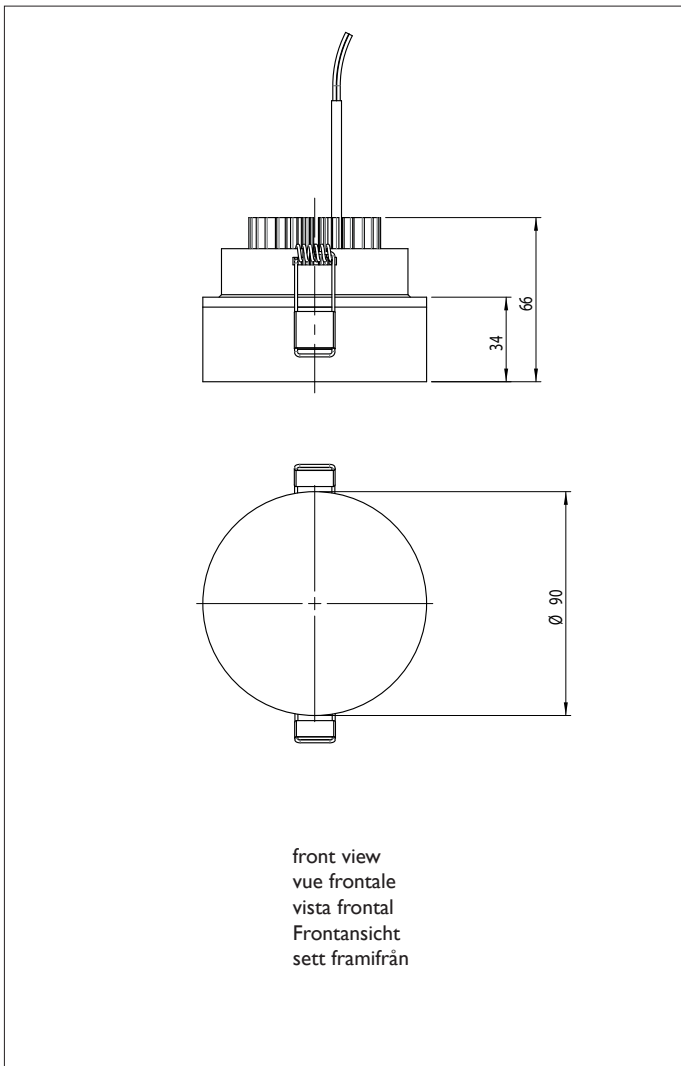

5697 Vancouver 90 Round

■ astro

9.8w LED		incl.
300mA Driver		excl.
3000K*	502 lm*	CRI 80*

Zone	2	3
------	----------	----------

*based on 85% driver efficiency

Astro Lighting Ltd.
G2 River Way, Harlow
CM20 2DP, Great Britain