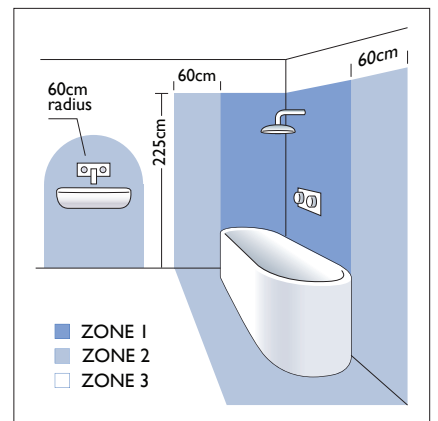

5697 Vancouver 90 Round

■ astro

9.8w LED		incl.
300mA Driver		excl.
3000K*	502 lm*	CRI 80*

Zone	2	3
------	----------	----------

*based on 85% driver efficiency

Astro Lighting Ltd.
G2 River Way, Harlow
CM20 2DP, Great Britain