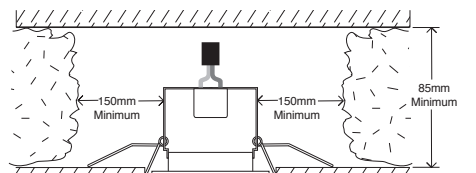

5697 Vancouver 90 Round

■ astro

9.8w LED		incl.
300mA Driver		excl.
3000K*	502 lm*	CRI 80*

Zone	2	3
------	----------	----------

*based on 85% driver efficiency

Astro Lighting Ltd.
G2 River Way, Harlow
CM20 2DP, Great Britain