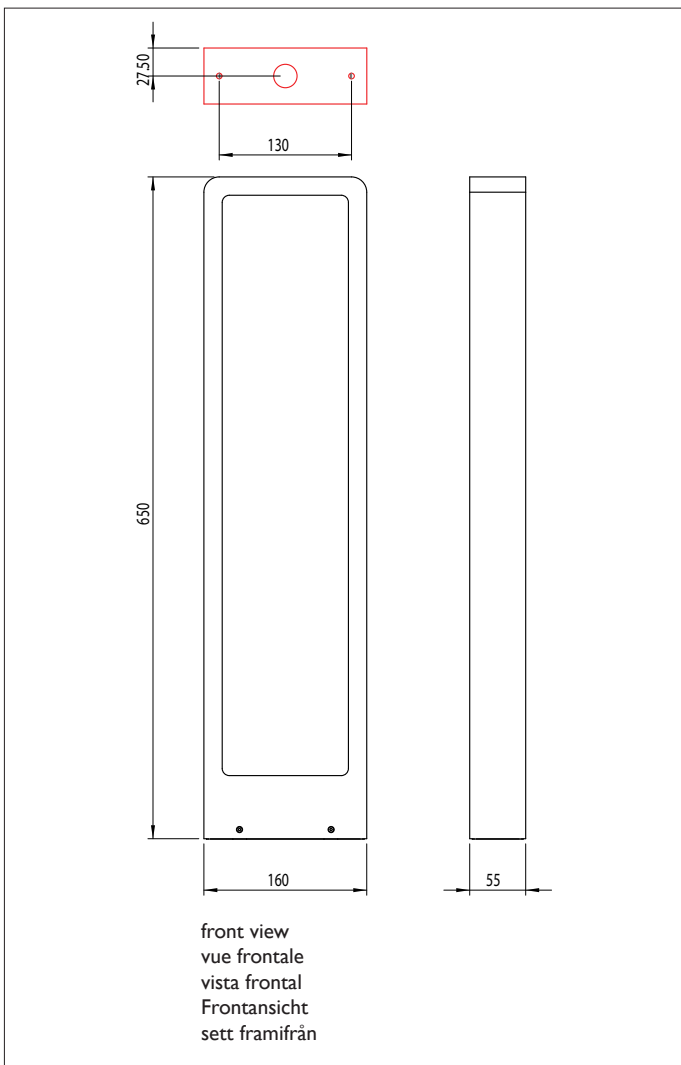

# 7406 Napier Bollard 650

5w LED		incl.
LED Driver		incl.
3000K*	127 lm/W*	CRI 80*

Zone	Not Applicable
------	----------------

\*based on 85% driver efficiency

Astro Lighting Ltd.  
G2 River Way, Harlow  
CM20 2DP, Great Britain