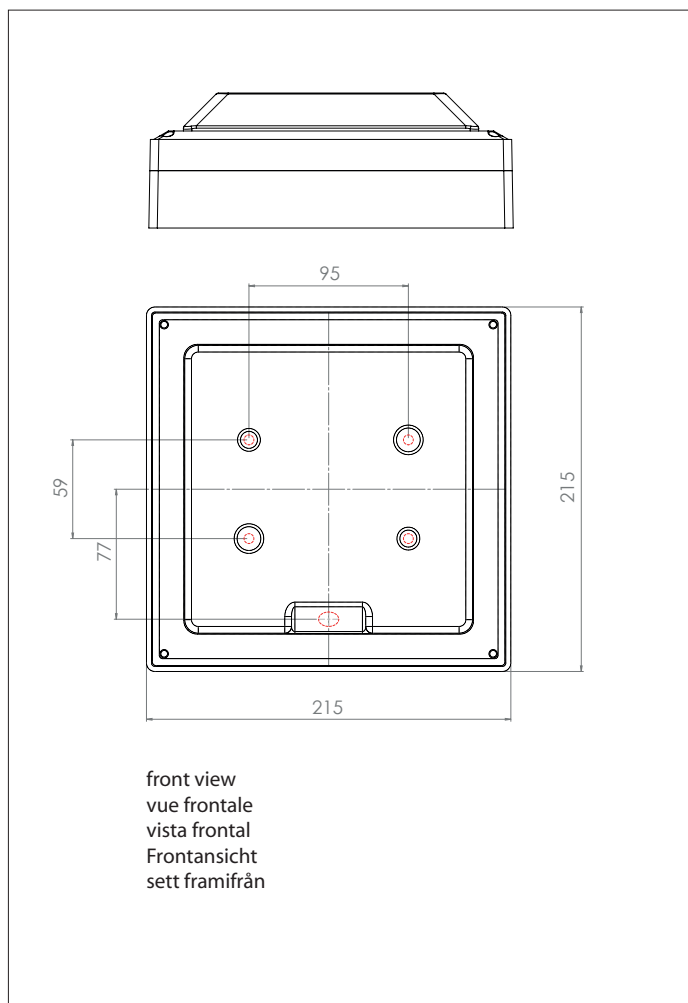

# 7119 Arta 210 Square

 astro

1 x 15w E27 CFL		excl.
--------------------	---	-------

Zone	Not Applicable
------	----------------

Astro Lighting Ltd.  
G2 River Way, Harlow  
CM20 2DP, Great Britain

T: +44 (0) 1279 427001  
F: +44 (0) 1279 427002  
sales@astrolighting.co.uk  
www.astrolighting.co.uk