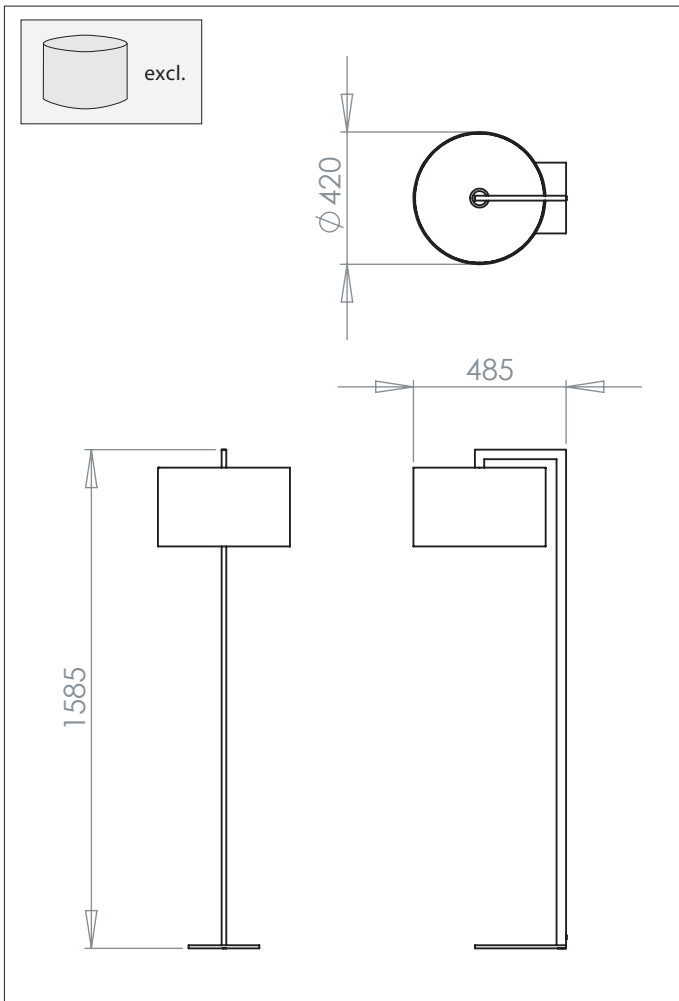

4539 Ravello Floor

astro

1 x 60w E27		excl.
----------------	--	-------

Zone	3
------	----------

x TBC

Astro Lighting Ltd.
G2 River Way, Harlow
CM20 2DP, Great Britain

T: +44 (0) 1279 427001
F: +44 (0) 1279 427002
sales@astrolighting.co.uk
www.astrolighting.co.uk