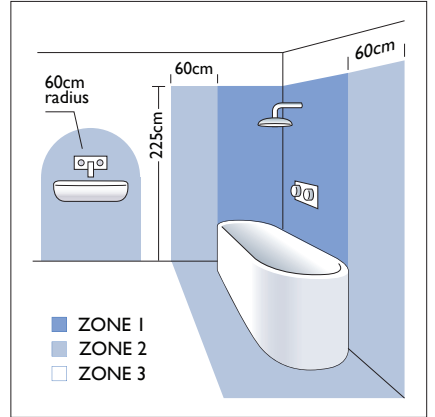

4539 Ravello Floor

astro

1 x 60w E27		excl.
----------------	--	-------

Zone	3
------	----------

x TBC

Astro Lighting Ltd.
G2 River Way, Harlow
CM20 2DP, Great Britain

T: +44 (0) 1279 427001
F: +44 (0) 1279 427002
sales@astrolighting.co.uk
www.astrolighting.co.uk