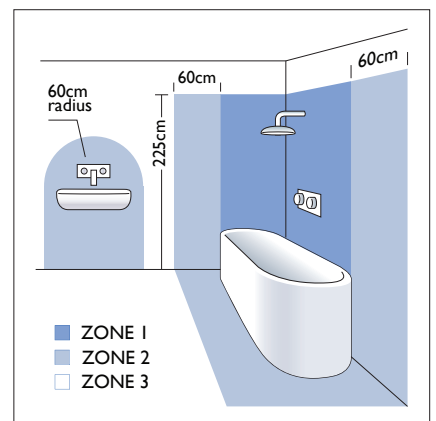

1 x 60w E27		excl.

1 x 1w LED		incl.

LED Driver		incl.

3000K	Seoul LED

CRI 80	27 lm/W

Zone	3