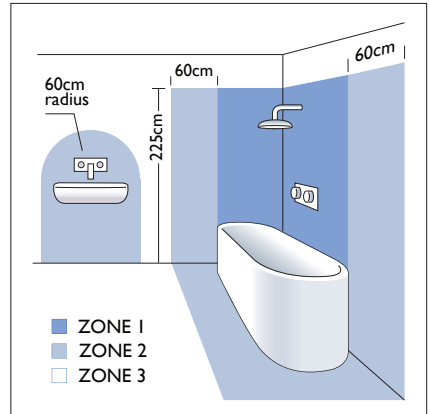

1 x 28w 4pin2D		incl.
-------------------	--	-------

55 lm/W

Zones **2** **3**

**NOTE:**  
If used with a motion detector, ensure a minimum of 20 minutes ON time.

Astro Lighting Ltd.  
G2 River Way, Harlow  
CM20 2DP, Great Britain  
T: +44 (0) 1279 427001  
F: +44 (0) 1279 427002  
sales@astrolighting.co.uk  
www.astrolighting.co.uk