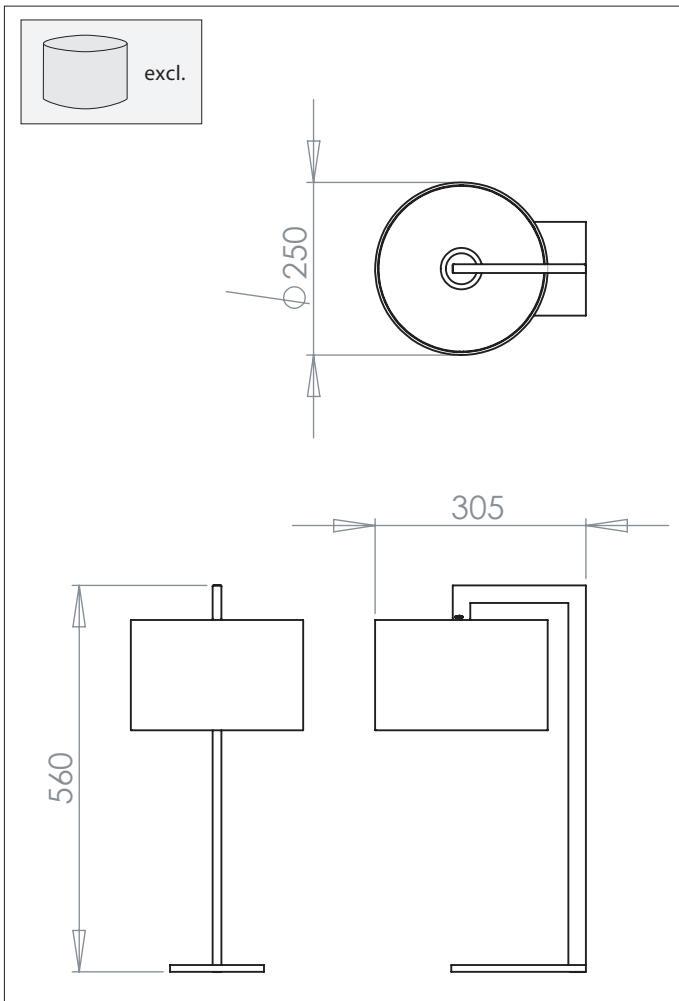

4542 Ravello table

astro

1 x 60w
E27  excl.

Zone 3

Astro Lighting Ltd.
G2 River Way, Harlow
CM20 2DP, Great Britain

T: +44 (0) 1279 427001
F: +44 (0) 1279 427002
sales@astrolighting.co.uk
www.astrolighting.co.uk