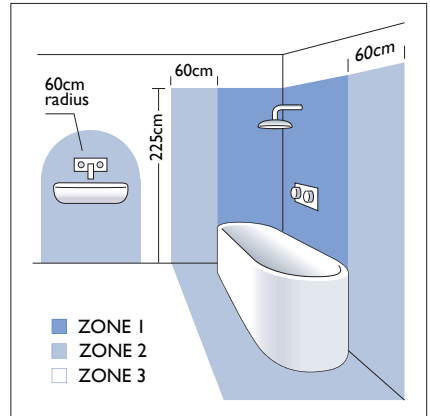

4542 Ravello table

astro

1 x 60w
E27  excl.

Zone 3

Astro Lighting Ltd.
G2 River Way, Harlow
CM20 2DP, Great Britain

T: +44 (0) 1279 427001
F: +44 (0) 1279 427002
sales@astrolighting.co.uk
www.astrolighting.co.uk