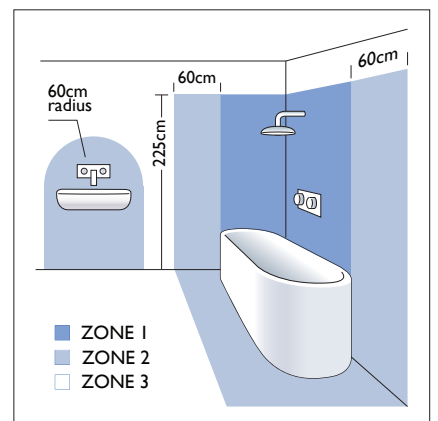

1 x 3w LED		incl.

2700K	Luxeon

LED Driver		incl.

Zone	3