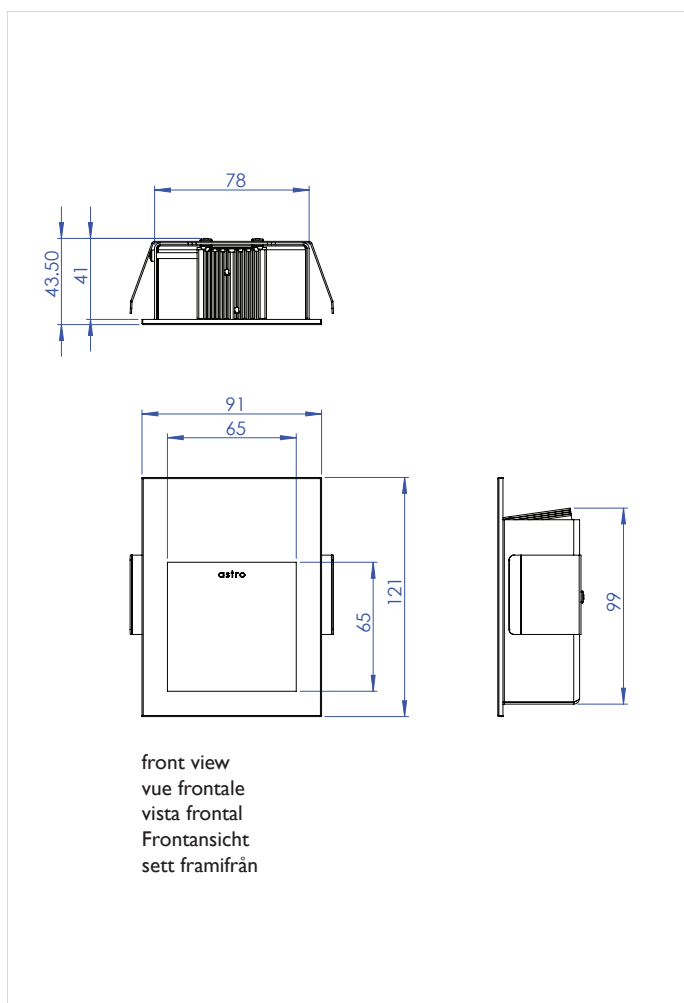

7088 Borgo 90 (IP65)

1 x 3w LED		incl.
------------	--	-------

3000K	Luxeon LED
-------	------------

LED Driver		excl.
------------	--	-------

Zone	1	2	3
------	----------	----------	----------

Astro Lighting Ltd.
G2 River Way, Harlow
CM20 2DP, Great Britain