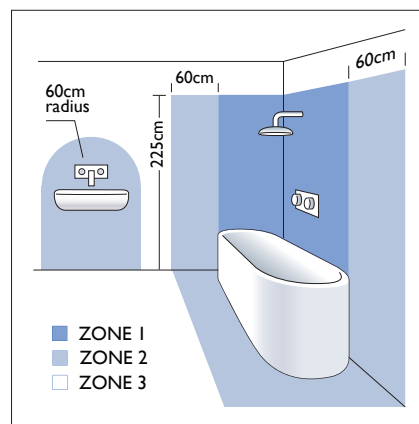

1 x 3w LED		incl.

3000K	Luxeon LED

LED Driver		excl.

Zone	1	2	3