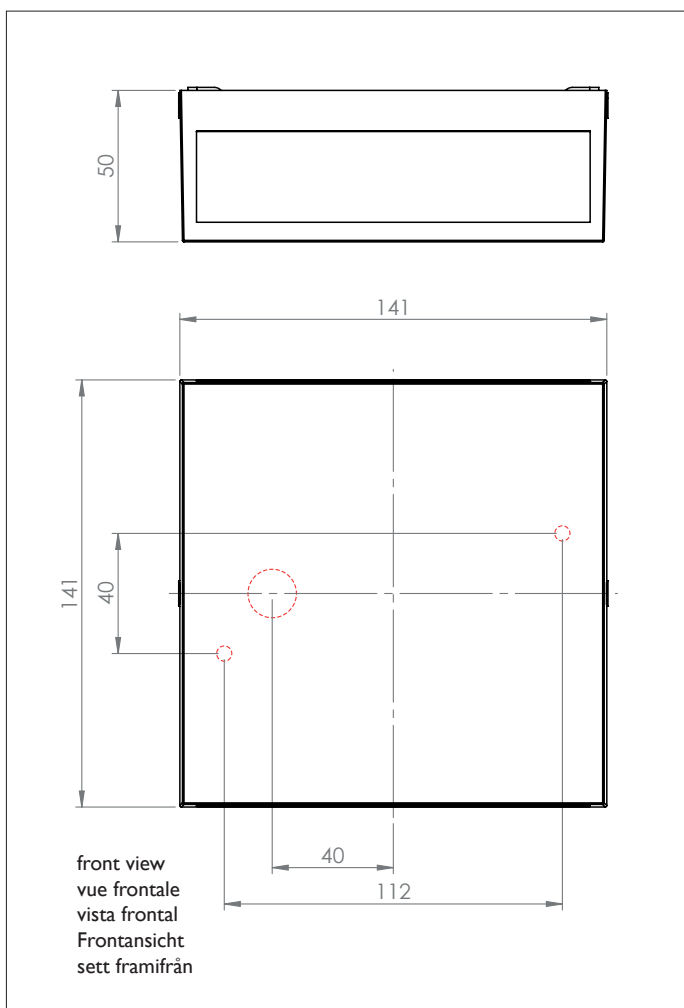

720I Elis Single

3 x 1w LED		incl.
------------	---	-------

LED Driver		incl.
------------	---	-------

Zone	Not Applicable
------	----------------

Astro Lighting Ltd.
G2 River Way, Harlow
CM20 2DP, Great Britain