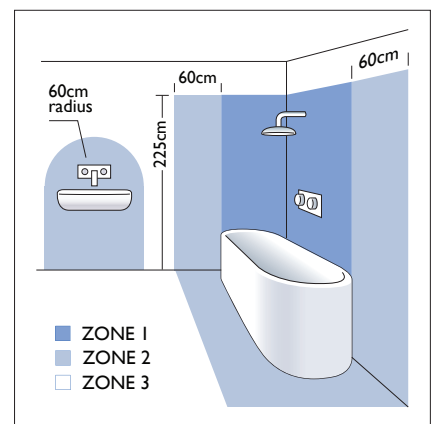

1 x 3w LED		incl.

3000K	Luxeon LED

700mA constant current Driver		excl.

Zone	3