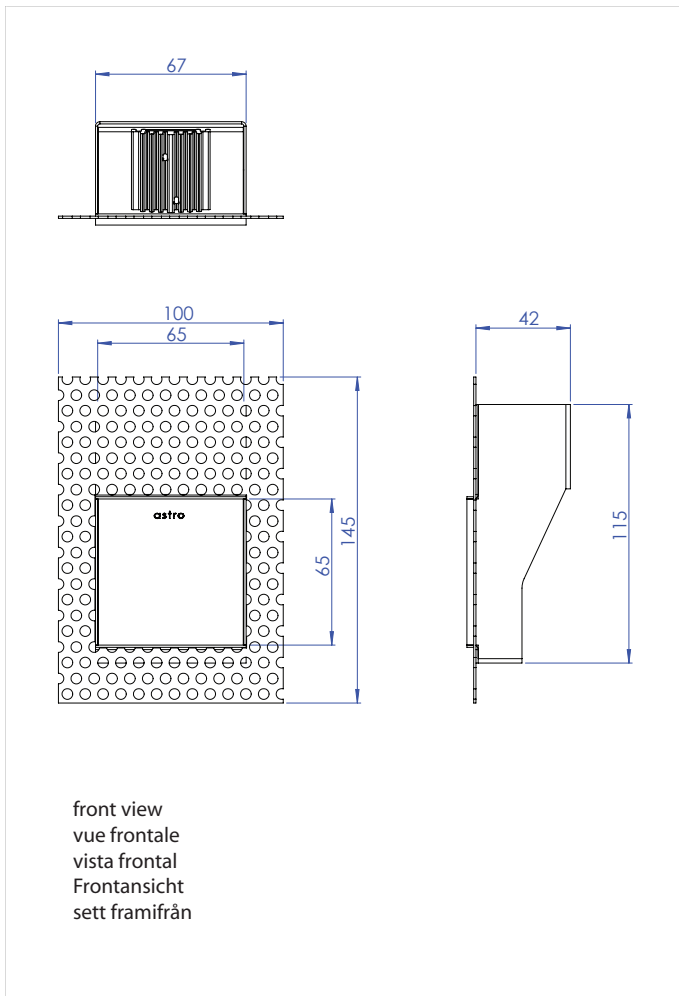

0977 Borgo Trimless 65

 **astro**

1 x 3w LED		incl.
---------------	---	-------

3000K	Luxeon LED
-------	------------

700mA constant current Driver		excl.
-------------------------------------	---	-------