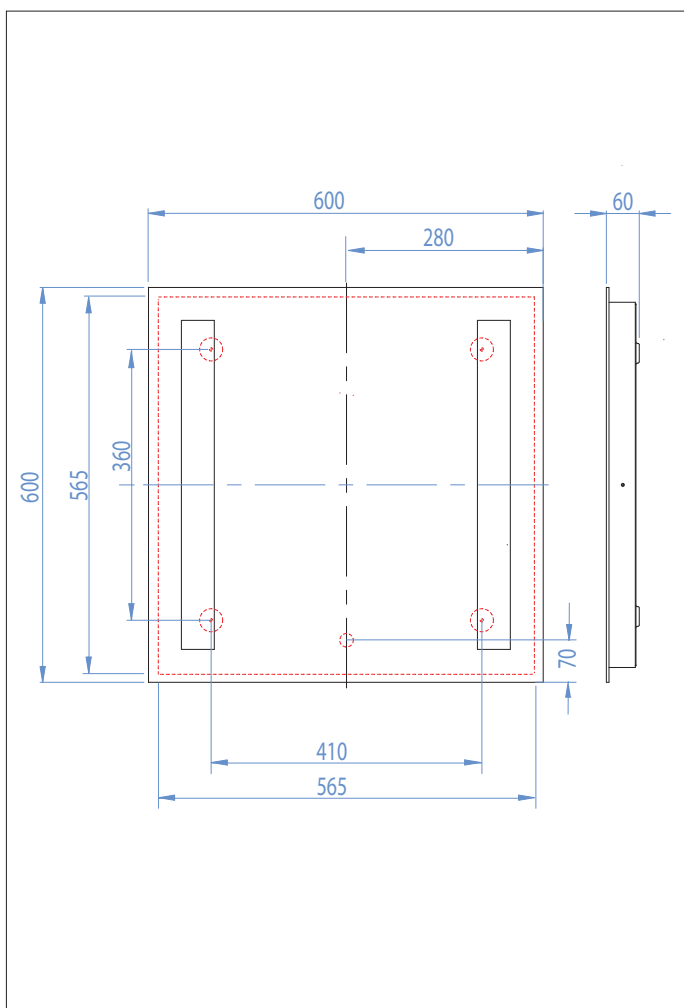

0440 Galaxy Square

2 x 13w T5		incl.
---------------	--	-------

75 lm/W

Zones **2** **3**

NOTE:
Not suitable for frequent switching.
If used with a motion detector, ensure a minimum of 20 minutes ON time.