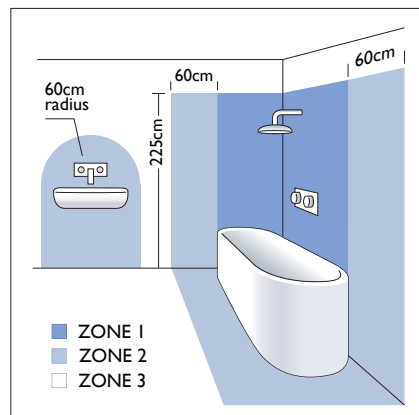

0440 Galaxy Square

2 x 13w T5		incl.
---------------	--	-------

75 lm/W

Zones **2** **3**

NOTE:
Not suitable for frequent switching.
If used with a motion detector, ensure a minimum of 20 minutes ON time.