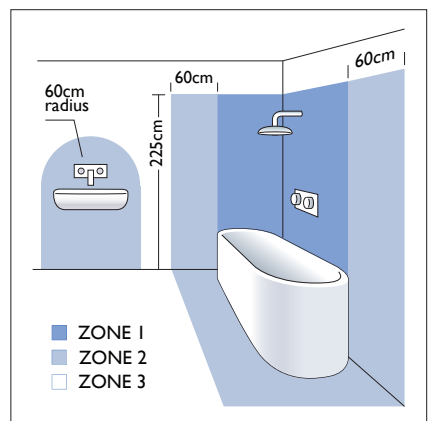

0760 Niimi LED

5 x 7w LED		incl.
------------	--	-------

3950K	Luxeon LED
-------	------------

LED Driver		incl.
------------	--	-------

Zones	2	3
-------	----------	----------

Astro Lighting Ltd.
G2 River Way, Harlow
CM20 2DP, Great Britain