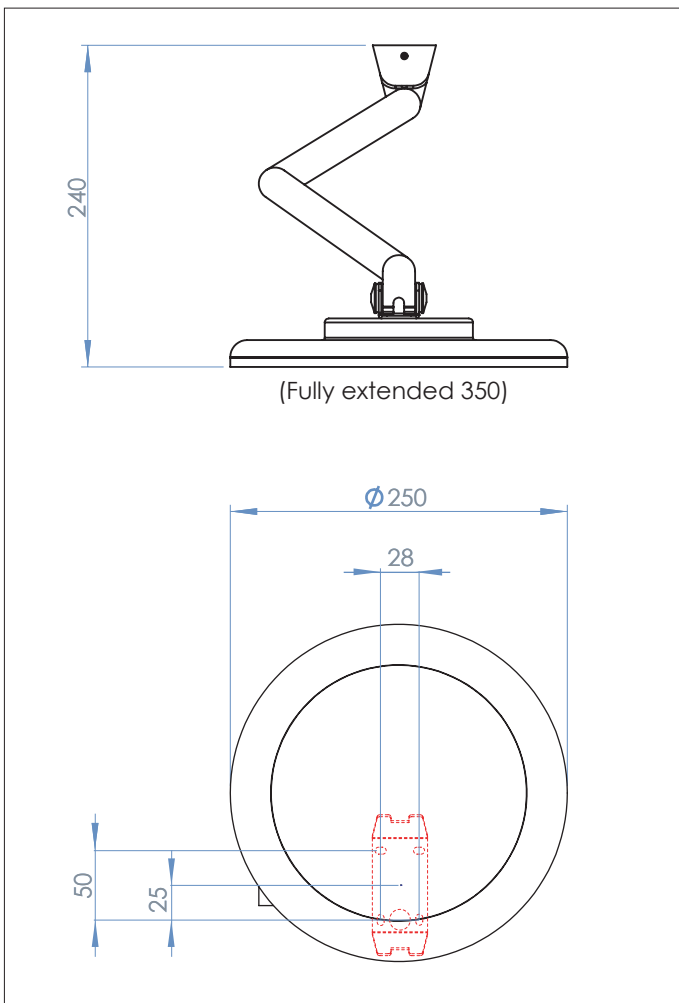

0760 Niimi LED

5 x 7w LED		incl.
------------	--	-------

3950K	Luxeon LED
-------	------------

LED Driver		incl.
------------	--	-------

Zones	2	3
-------	----------	----------

Astro Lighting Ltd.
G2 River Way, Harlow
CM20 2DP, Great Britain