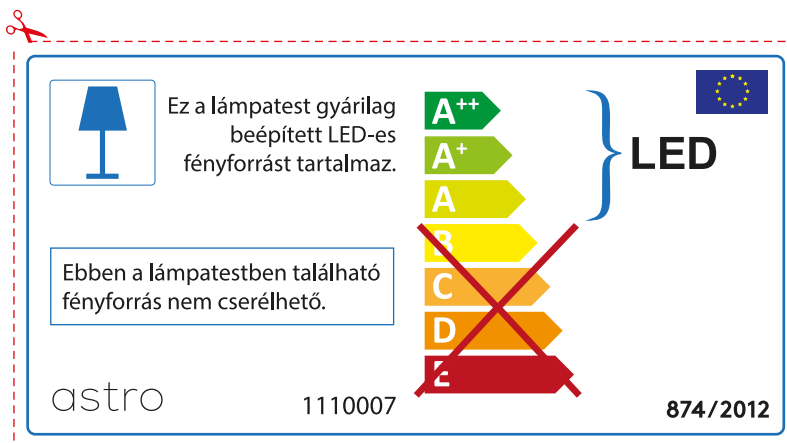

HUNGARIAN

Kérjük, ellenőrizze, hogy a fényforrások foglalata megfelel-e a lámpatest által előírtaknak, ugyanis a különböző márkák eltérhetnek egymástól