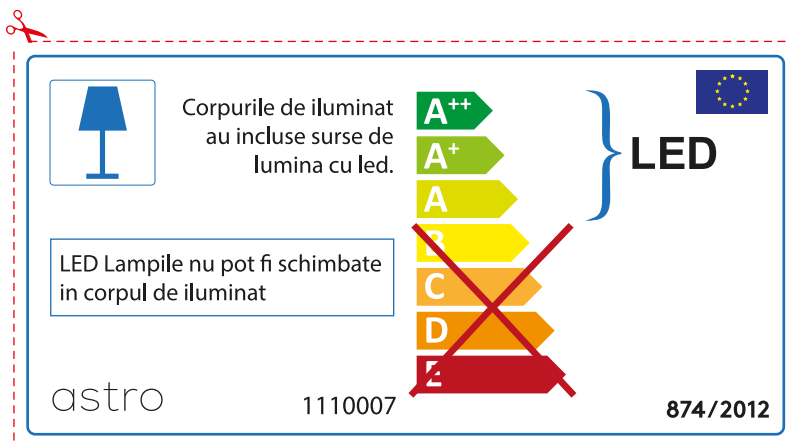

ROMANIAN

Verificati dimensiunea lampilor pentru a se potrivi corpului de iluminat, deoarece aceasta poate varia de la furnizor la furnizor.