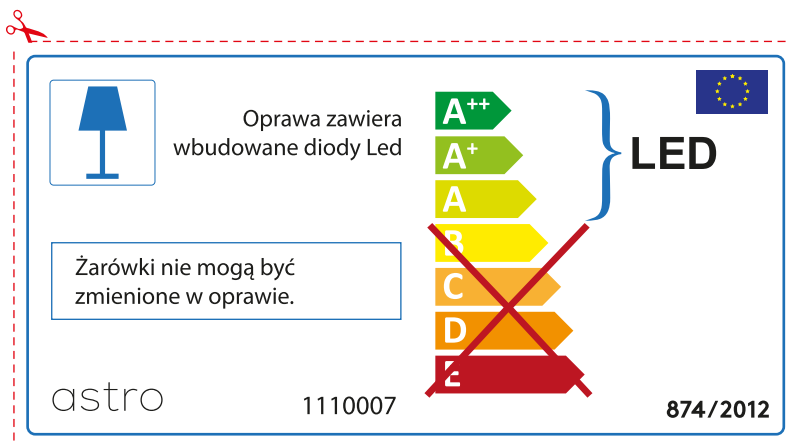

POLISH

Proszę sprawdzić wymiary żarówki czy pasują do danej oprawy , gdyż rozmiary żarówek mogą się różnić w zależności od producenta