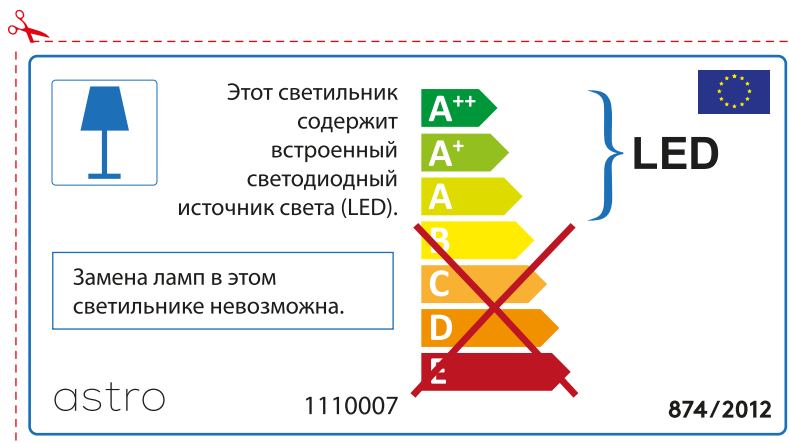

RUSSIAN

Просьба проверить размеры лампы для установки в этот светильник, поскольку размеры ламп могут отличаться в зависимости от производителя