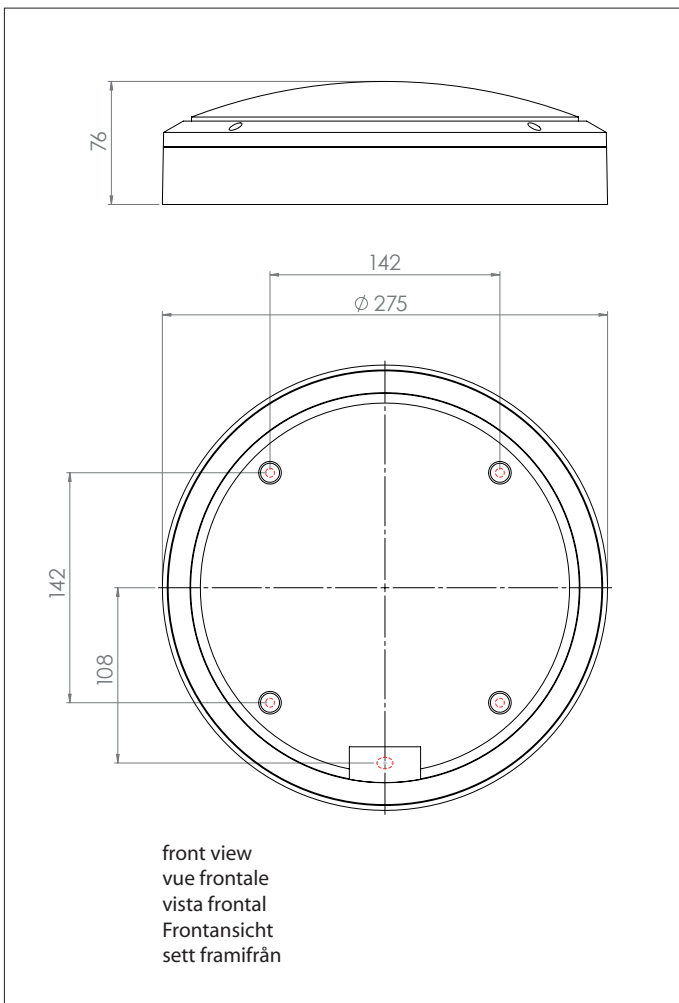

7122 Arta 275 Round

2 x 20w E27 CFL		excl.
--------------------	--	-------

Zone	Not Applicable
------	----------------

Astro Lighting Ltd.
G2 River Way, Harlow
CM20 2DP, Great Britain
T: +44 (0) 1279 427001
F: +44 (0) 1279 427002
sales@astrolighting.co.uk
www.astrolighting.co.uk