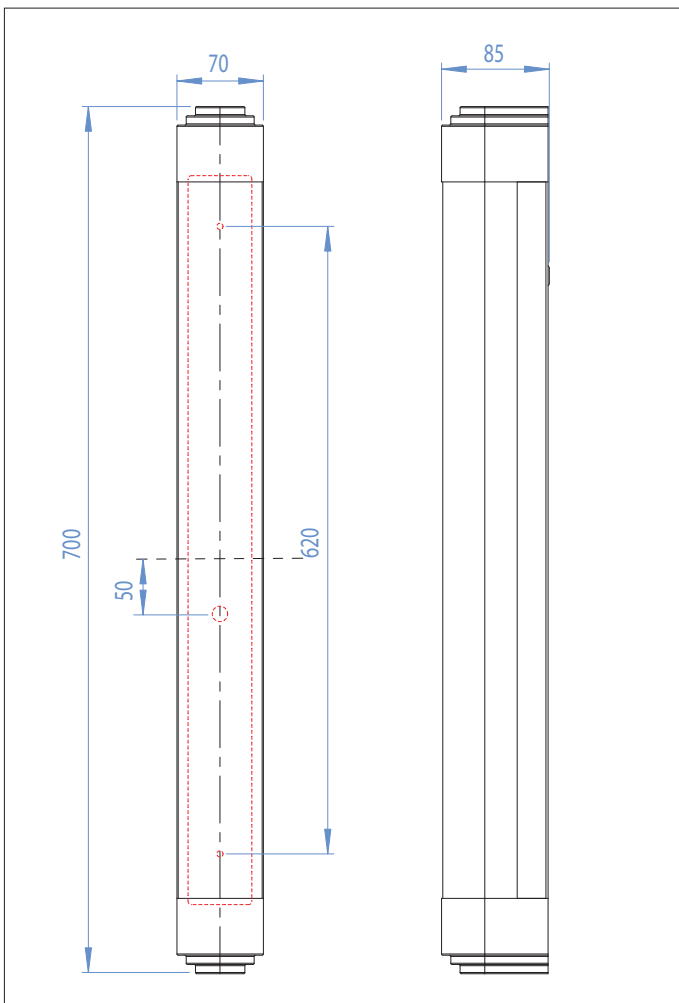

0910 Belgravia 700

2 x 14w T5		excl.
---------------	--	-------

Zones	2	3
-------	----------	----------

NOTE:
If used with a motion detector, ensure a minimum of 20 minutes ON time.

Astro Lighting Ltd.
G2 River Way, Harlow
CM20 2DP, Great Britain