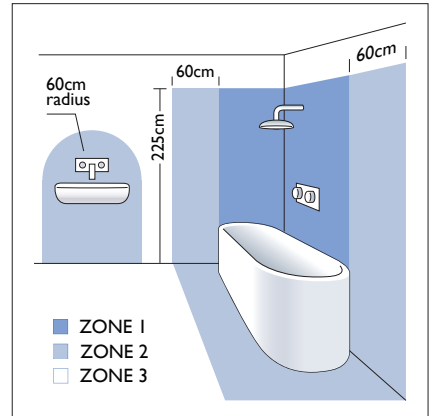

0910 Belgravia 700

2 x 14w T5		excl.
---------------	--	-------

Zones	2	3
-------	----------	----------

NOTE:
If used with a motion detector, ensure a minimum of 20 minutes ON time.

Astro Lighting Ltd.
G2 River Way, Harlow
CM20 2DP, Great Britain