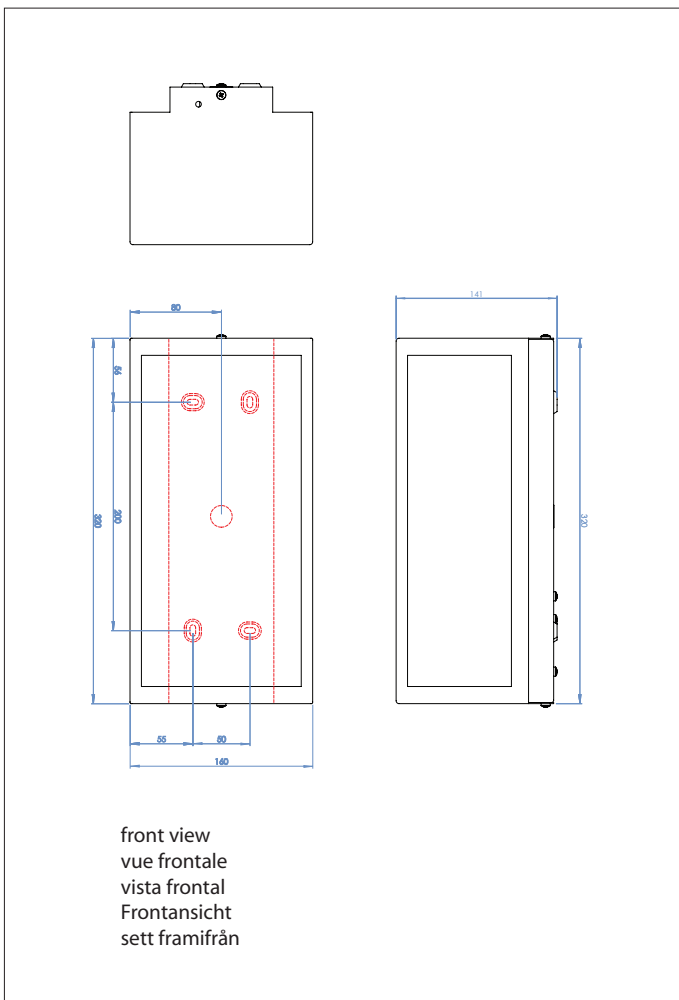

# 0931 Puzzle

1 x 3w LED		incl.
------------	--	-------

3500K	Citizen LED
-------	-------------

LED Driver		incl.
------------	--	-------

Zones	Not Applicable
-------	----------------

Astro Lighting Ltd.  
G2 River Way, Harlow  
CM20 2DP, Great Britain