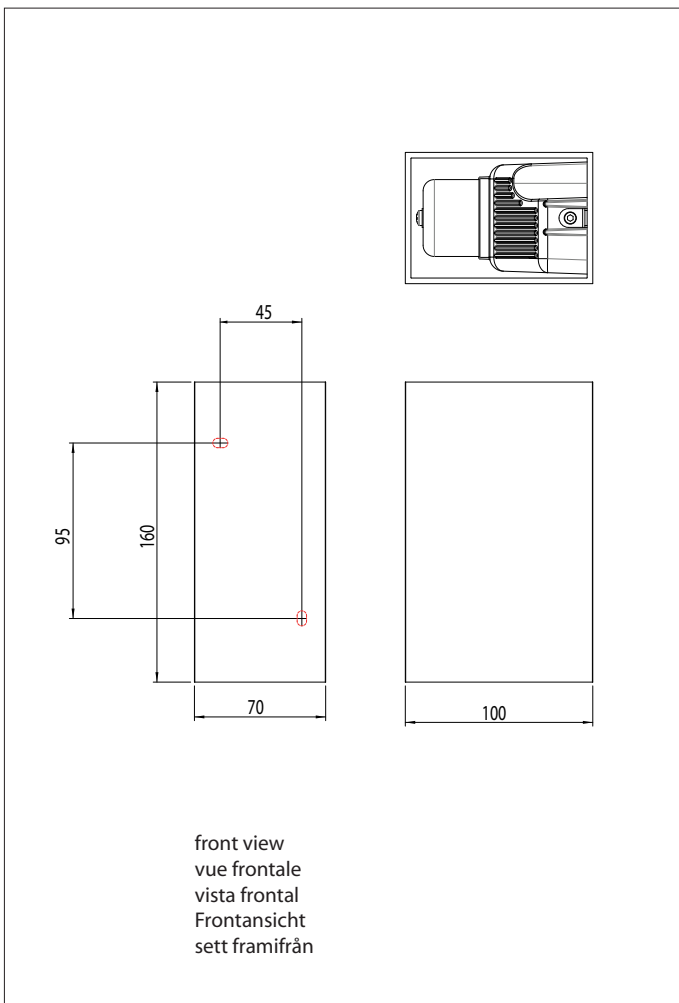

7060 Oslo 160

2 x 3w LED		incl.
------------	--	-------

LED Driver		incl.
------------	--	-------

Zone	Not Applicable
------	----------------

Astro Lighting Ltd.
G2 River Way, Harlow
CM20 2DP, Great Britain