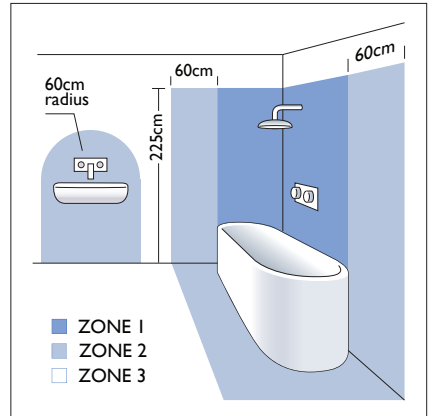

4513 Azumi Floor

astro

1 x 60w E27		excl.
----------------	--	-------

Zone	3
------	----------

x2

Astro Lighting Ltd.
G2 River Way, Harlow
CM20 2DP, Great Britain

T: +44 (0) 1279 427001
F: +44 (0) 1279 427002
sales@astrolighting.co.uk
www.astrolighting.co.uk