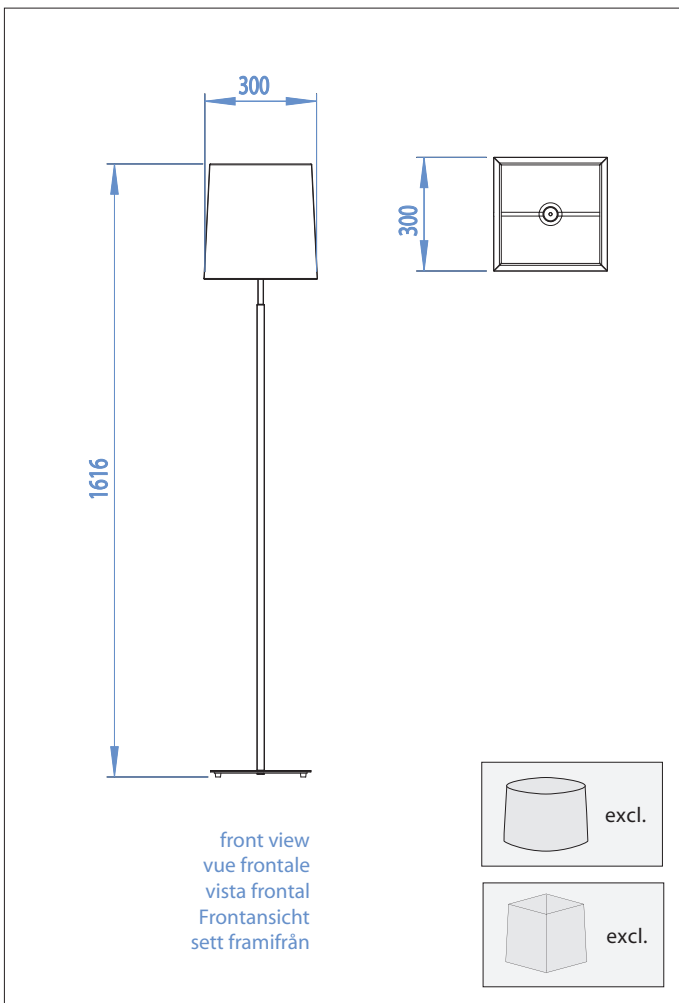

4513 Azumi Floor

astro

1 x 60w E27		excl.
----------------	--	-------

Zone	3
------	----------

x2

Astro Lighting Ltd.
G2 River Way, Harlow
CM20 2DP, Great Britain

T: +44 (0) 1279 427001
F: +44 (0) 1279 427002
sales@astrolighting.co.uk
www.astrolighting.co.uk