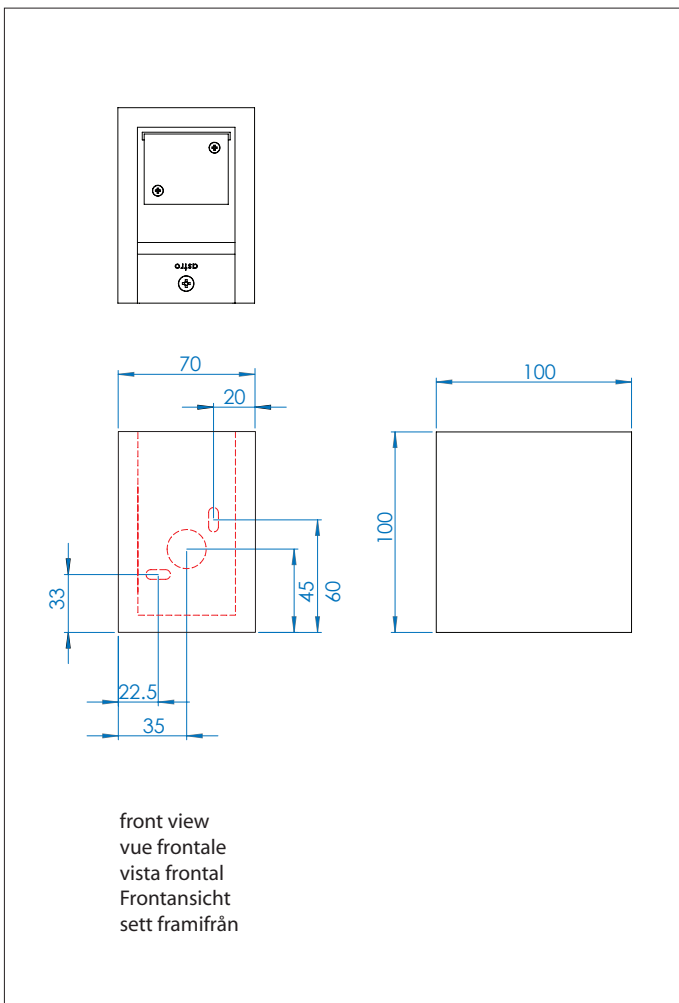

7019 Parma 100

1 x 3w LED		incl.
------------	--	-------

3000	Cree LED
------	----------

LED Driver		incl.
------------	--	-------

Zone	3
------	----------

Astro Lighting Ltd.
G2 River Way, Harlow
CM20 2DP, Great Britain