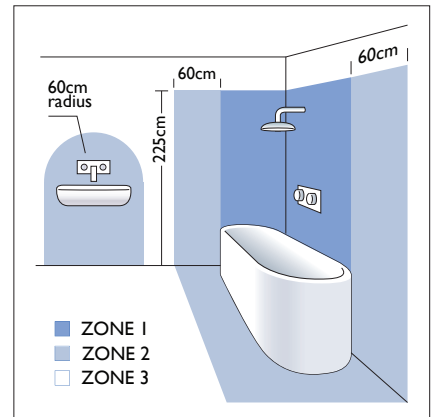

7019 Parma 100

1 x 3w LED		incl.
------------	--	-------

3000	Cree LED
------	----------

LED Driver		incl.
------------	--	-------

Zone	3
------	----------

Astro Lighting Ltd.
G2 River Way, Harlow
CM20 2DP, Great Britain