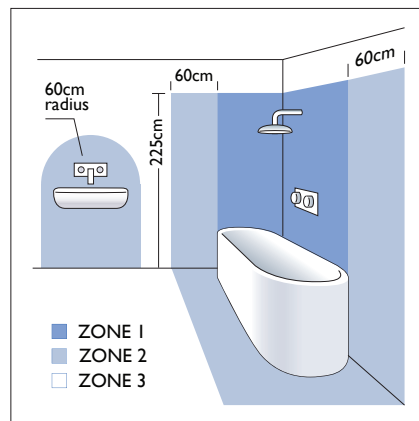

7023 Riva 350

1 x 60w E27		excl.
----------------	--	-------

Zones 2 3

Astro Lighting Ltd.
G2 River Way, Harlow
CM20 2DP, Great Britain

T: +44 (0) 1279 427001
F: +44 (0) 1279 427002
sales@astrolighting.co.uk
www.astrolighting.co.uk