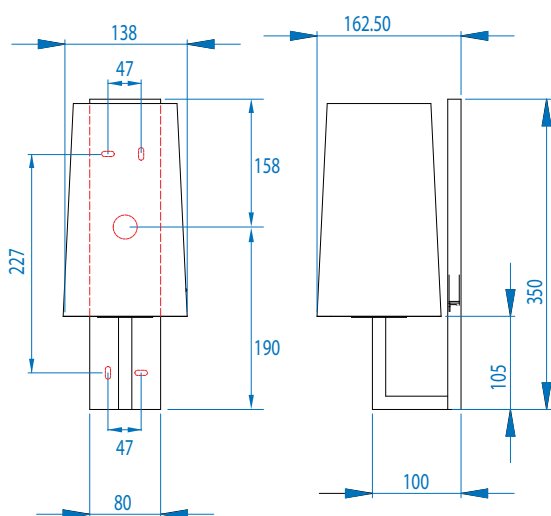

7023 Riva 350

1 x 60w E27		excl.
----------------	--	-------

Zones 2 3

Astro Lighting Ltd.
G2 River Way, Harlow
CM20 2DP, Great Britain

T: +44 (0) 1279 427001
F: +44 (0) 1279 427002
sales@astrolighting.co.uk
www.astrolighting.co.uk